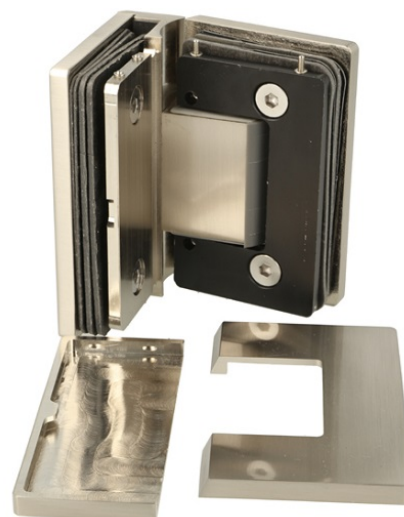

PRODUCT SHEET

Description:

Shower Hinge "Rio", 90DG, SS-Look, Glass/Glass, 8-10mm Glass Thickness, W/15DG Angle Adjustment Function & 25DG Return, Function, Brass Material, Hidden Screws., Black Fiber Gaskets: 2 x 1mm & 2 x 2mm Thickness., Load Capacity Pr. Pair: 45kg

Item number:

15.23.890-0

Units	Box	Carton	HS Code	Barcode
Pcs.	1	10	8302100090	
				5704866501316

SISO A/S

Mileparken 11
DK-2740 Skovlunde
Denmark
VAT: 24786013

Phone +45 45 830 900

www.siso.dk
siso@siso.dk

Danske Bank
Nytorv Branch
Copenhagen
SWIFT: DABADKKK

Account no.
4180 3112 112936
IBAN Account
DK7230003112112936