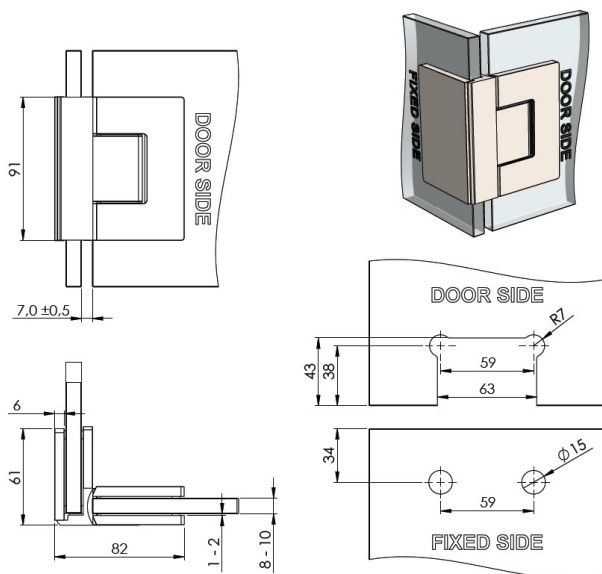

PRODUCT SHEET

Description:

Shower Hinge "Rio", 90DG, SS-Look, Glass/Glass, 8-10mm Glass Thickness, W/15DG Angle Adjustment Function & 25DG Return, Function, Brass Material, Hidden Screws., Black Fiber Gaskets: 2 x 1mm & 2 x 2mm Thickness., Load Capacity Pr. Pair: 45kg

Item number:

15.23.890-0

Units	Box	Carton	HS Code	Barcode
Pcs.	1	10	8302100090	
				5704866501316

SISO A/S

Mileparken 11
DK-2740 Skovlunde
Denmark
VAT: 24786013

Phone +45 45 830 900

www.siso.dk
siso@siso.dk